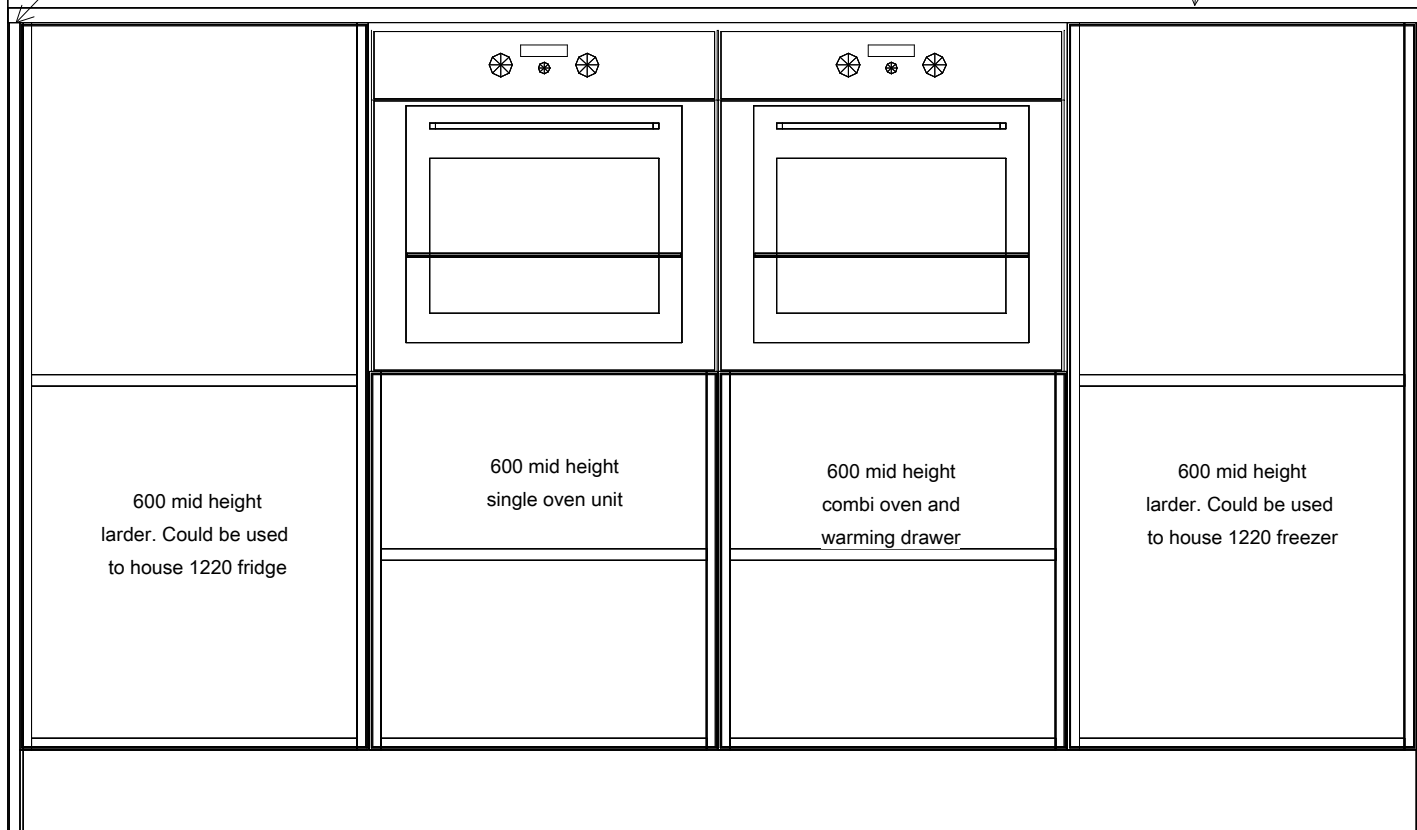

25mm thick end panels to match furniture doors

25mm thick top panel to match furniture doors

1425

2450